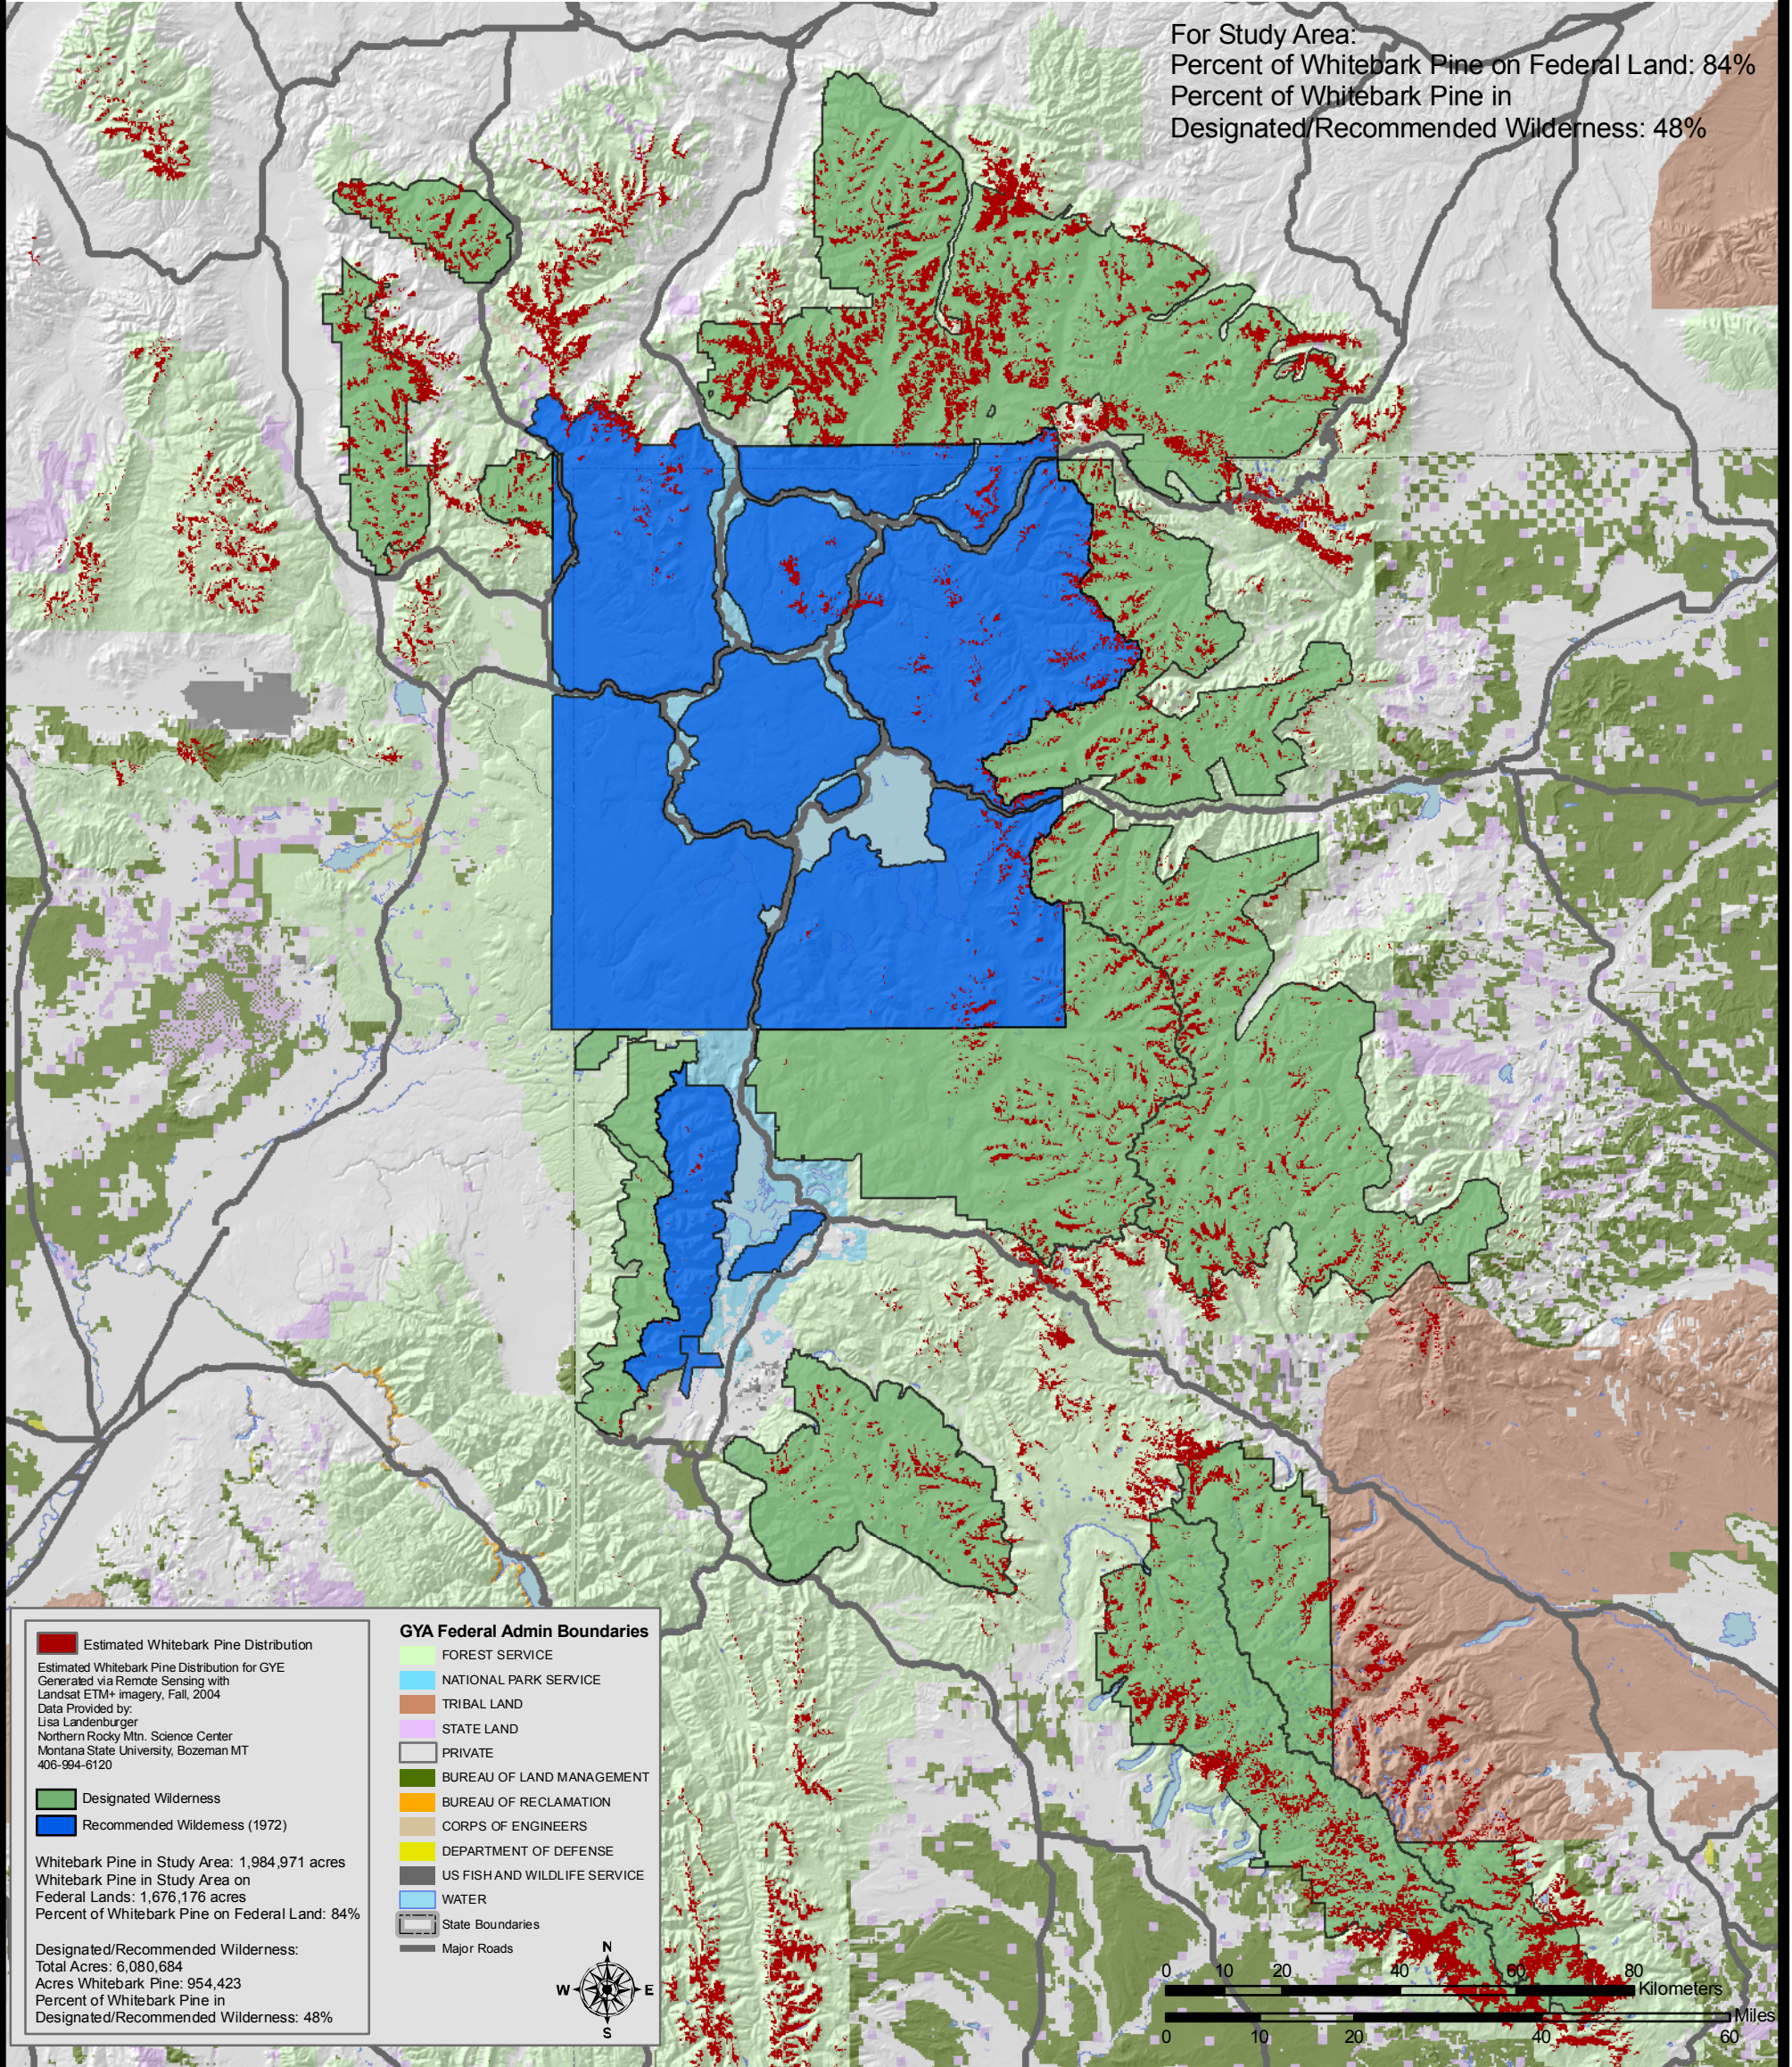

# Whitebark Pine - Wilderness in the GYA

For Study Area:  
Percent of Whitebark Pine on Federal Land: 84%  
Percent of Whitebark Pine in  
Designated/Recommended Wilderness: 48%

**Estimated Whitebark Pine Distribution**  
Estimated Whitebark Pine Distribution for GYE  
Generated via Remote Sensing with  
Landsat ETM+ imagery, Fall, 2004  
Data Provided by:  
Lisa Landenburger  
Northern Rocky Mtn. Science Center  
Montana State University, Bozeman MT  
406-994-6120

Designated Wilderness  
Recommended Wilderness (1972)

Whitebark Pine in Study Area: 1,984,971 acres  
Whitebark Pine in Study Area on  
Federal Lands: 1,676,176 acres  
Percent of Whitebark Pine on Federal Land: 84%

Designated/Recommended Wilderness:  
Total Acres: 6,080,684  
Acres Whitebark Pine: 954,423  
Percent of Whitebark Pine in  
Designated/Recommended Wilderness: 48%

**GYA Federal Admin Boundaries**

- FOREST SERVICE
- NATIONAL PARK SERVICE
- TRIBAL LAND
- STATE LAND
- PRIVATE
- BUREAU OF LAND MANAGEMENT
- BUREAU OF RECLAMATION
- CORPS OF ENGINEERS
- DEPARTMENT OF DEFENSE
- US FISH AND WILDLIFE SERVICE
- WATER
- State Boundaries
- Major Roads